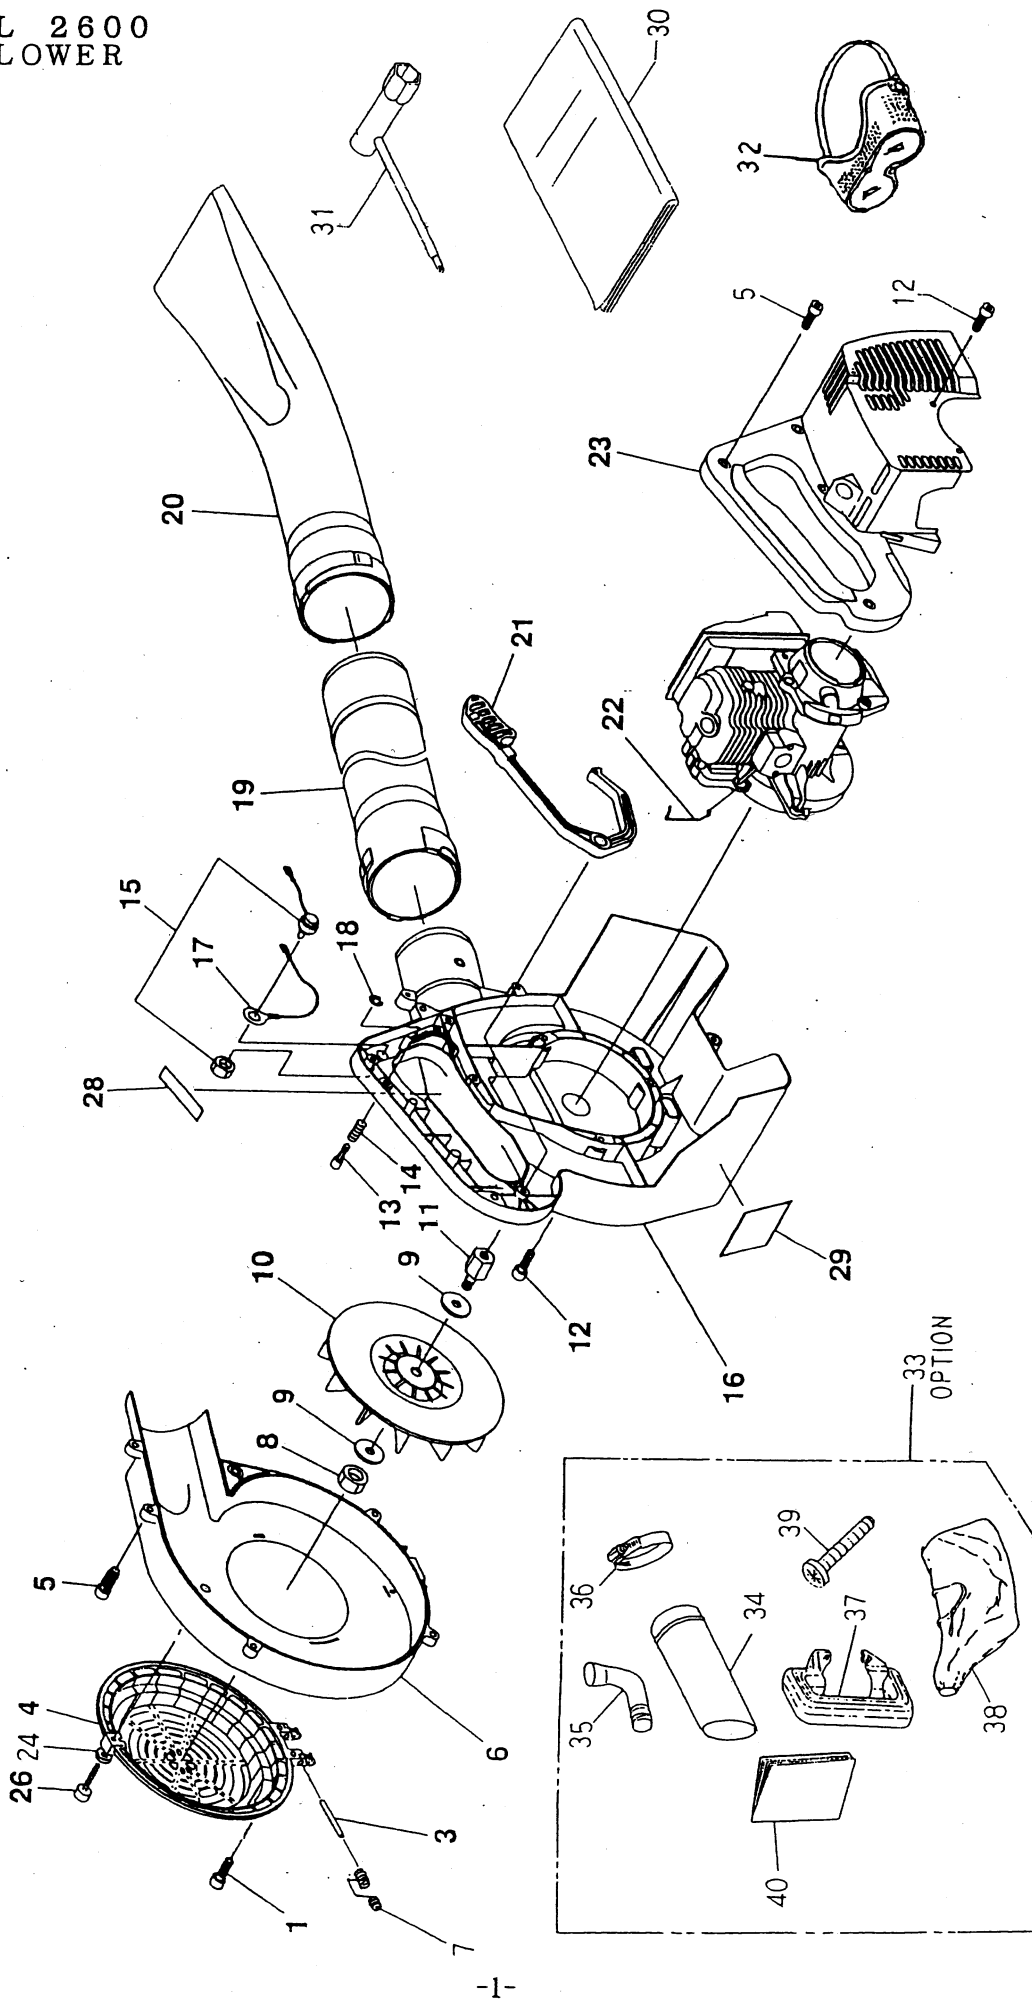

BL 2600  
1 - BLOWER

Ref.No.	Part No.	Part Name	Q'ty	Remarks
1-1	627447	Bolt	1	M5x14
1-3	627448	Shaft	1	
1-4	627449	Guard,Fan	1	
1-5	627450	Bolt	11	PC5x18
1-6	627451	Casing	1	
1-7	627452	Spring	1	
1-8	627453	Nut	1	
1-9	627454	Washer	2	
1-10	627455	Fan	1	
1-11	627456	Shaft	1	
1-12	627411	Bolt	5	M5x20
1-13	627457	Lever,Throttle	1	
1-14	627458	Spring,Throttle	1	
1-15	627459	Switch Compl	1	
1-16	627460	Casing	1	
1-17	627461	Harness,Wire	1	
1-18	627462	Snap Ring	1	E-3
1-19	627463	Pipe,Straight	1	
1-20	627464	Pipe,Tail	1	
1-21	627465	Lever,Throttle	1	
1-22	627466	Lever,Throttle	1	
1-23	627467	Cowling	1	
1-24	627468	Washer	1	
1-26	627469	Bolt	1	M4x30
1-28	627470	Caution Plate	1	
1-29	627471	Caution Plate	1	
1-30	627472	Instruction Book	1	
1-31	119529	Box Spanner	1	19
1-32	119943	Goggle	1	
1-33	627473	Vacuum Kit	1	OPTION
1-34	627474	Straight Pipe	1	OPTION
1-35	627475	Curve Pipe	1	OPTION
1-36	627476	Clamp	1	OPTION
1-37	627477	Grip Handle	1	OPTION
1-38	627478	Bacuum Bag	1	OPTION
1-39	119572	Bolt	4	OPTION M5x25
1-40	627479	Instruction Book	1	OPTION